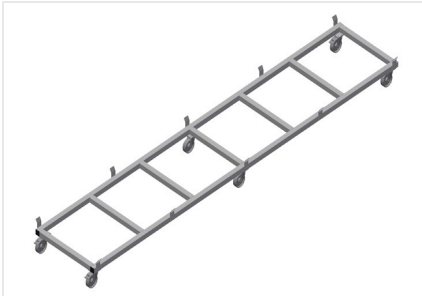

TPK4000

PROFILE TRANSPORT TROLLEYS

- Stable steel construction
- Transport trolley for carrying profile cassettes
- Ideal for transporting profile cassettes from storage to the saw or to the machining centre
- For profile pallets of up to 760 mm width
- Safety tabs to secure the pallets
- Six rollers, four castors with fixing brakes and two fixed rollers

Transport trolley for profile cassettes TPK 4000

Casters

Six rollers, four with a fixing brake and two fixed rollers, provide a high degree of mobility and easy, safe handling

Safety tabs

Safety tabs to secure the pallets

Transport trolley for profile cassettes TPK 4000

Transport trolley with long goods pallet

TPK 4000 / PROFILE TRANSPORT TROLLEYS

- Length 4,000 mm
- Width 820 mm
- Height 285 mm
- Load width 770 mm
- Weight 65 kg
- Load 1,200 kg
- Roller diameter 125 mm