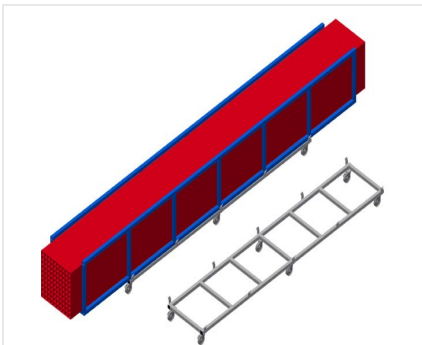

TPK4000

Profile transport trolleys

- Stable steel construction
- Transport trolley for carrying profile cassettes
- Ideal for transporting profile cassettes from storage to the saw or to the machining centre
- For profile pallets of up to 760 mm width
- Safety tabs to secure the pallets
- Six rollers, four castors with fixing brakes and two fixed rollers

Transport trolley for profile cassettes TPK 4000

Casters

Six rollers, four with a fixing brake and two fixed rollers, provide a high degree of mobility and easy, safe handling

Safety tabs

Safety tabs to secure the pallets

Transport trolley for profile cassettes TPK 4000

Transport trolley with long goods pallet

TPK 4000 / PROFILE TRANSPORT TROLLEYS

- Length 4,000 mm
- Width 820 mm
- Height 285 mm
- Load width 770 mm
- Weight 65 kg
- Load 1,200 kg
- Roller diameter 125 mm