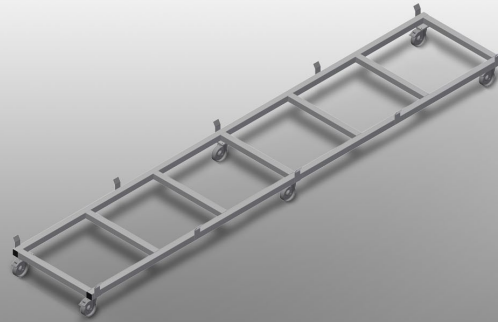

TPK4000

PROFILE TRANSPORT TROLLEYS

- Stable steel construction
- Transport trolley for carrying profile cassettes
- Ideal for transporting profile cassettes from storage to the saw or to the machining centre
- For profile pallets of up to 760 mm width
- Safety tabs to secure the pallets
- Six rollers, four castors with fixing brakes and two fixed rollers

Transport trolley for profile cassettes TPK 4000

Casters

Six rollers, four with a fixing brake and two fixed rollers, provide a high degree of mobility and easy, safe handling

Safety tabs

Safety tabs to secure the pallets

Transport trolley for profile cassettes TPK 4000

Transport trolley with long goods pallet

TPK 4000 / PROFILE TRANSPORT TROLLEYS

- Length 4,000 mm
- Width 820 mm
- Height 285 mm
- Load width 770 mm
- Weight 65 kg
- Load 1,200 kg
- Roller diameter 125 mm