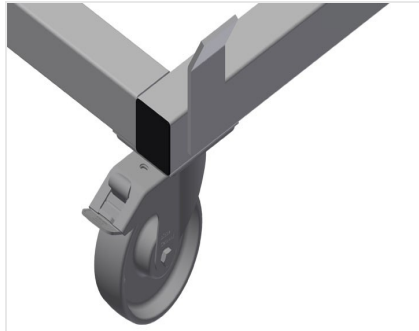

TPK4000

Profile transport trolleys

- Stable steel construction
- Transport trolley for carrying profile cassettes
- Ideal for transporting profile cassettes from storage to the saw or to the machining centre
- For profile pallets of up to 760 mm width
- Safety tabs to secure the pallets
- Six rollers, four castors with fixing brakes and two fixed rollers

Transport trolley for profile cassettes TPK 4000

Casters

Six rollers, four with a fixing brake and two fixed rollers, provide a high degree of mobility and easy, safe handling

Safety tabs

Safety tabs to secure the pallets

Transport trolley for profile cassettes TPK 4000

Transport trolley with long goods pallet

TPK 4000 / PROFILE TRANSPORT TROLLEYS

- Length 4,000 mm
- Width 820 mm
- Height 285 mm
- Load width 770 mm
- Weight 65 kg
- Load 1,200 kg
- Roller diameter 125 mm