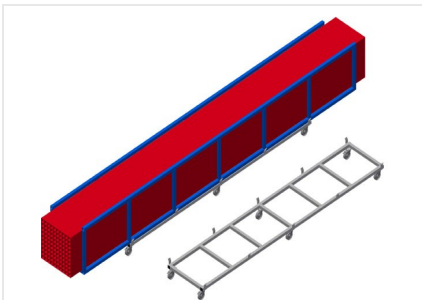

TPK4000

PROFILE TRANSPORT TROLLEYS

- Stable steel construction
- Transport trolley for carrying profile cassettes
- Ideal for transporting profile cassettes from storage to the saw or to the machining centre
- For profile pallets of up to 760 mm width
- Safety tabs to secure the pallets
- Six rollers, four castors with fixing brakes and two fixed rollers

Transport trolley for profile cassettes TPK 4000

Casters

Six rollers, four with a fixing brake and two fixed rollers, provide a high degree of mobility and easy, safe handling

Safety tabs

Safety tabs to secure the pallets

Transport trolley for profile cassettes TPK 4000

Transport trolley with long goods pallet

TPK 4000 / PROFILE TRANSPORT TROLLEYS

- Length 4,000 mm
- Width 820 mm
- Height 285 mm
- Load width 770 mm
- Weight 65 kg
- Load 1,200 kg
- Roller diameter 125 mm