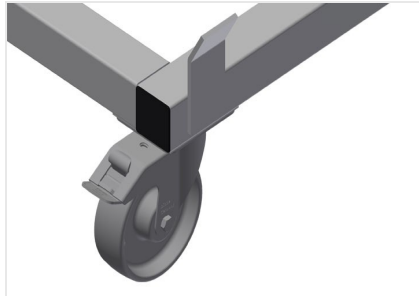

TPK4000

PROFILE TRANSPORT TROLLEYS

- Stable steel construction
- Transport trolley for carrying profile cassettes
- Ideal for transporting profile cassettes from storage to the saw or to the machining centre
- For profile pallets of up to 760 mm width
- Safety tabs to secure the pallets
- Six rollers, four castors with fixing brakes and two fixed rollers

Transport trolley for profile cassettes TPK 4000

Casters

Six rollers, four with a fixing brake and two fixed rollers, provide a high degree of mobility and easy, safe handling

Safety tabs

Safety tabs to secure the pallets

Transport trolley for profile cassettes TPK 4000

Transport trolley with long goods pallet

TPK 4000 / PROFILE TRANSPORT TROLLEYS

- Length 4,000 mm
- Width 820 mm
- Height 285 mm
- Load width 770 mm
- Weight 65 kg
- Load 1,200 kg
- Roller diameter 125 mm