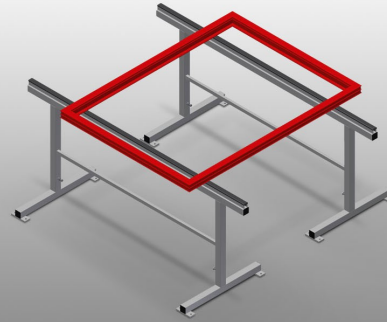

## **MB2000**

### **ASSEMBLY STANDS**

Assembly stands for working on large window elements

- Stable steel construction
- Assembly stand 2.0 m long
- Simple installation with a modular system design
- Rubber profile supporting surface
- Set of assembly stands (1 pair)
- Adjustable height

**Assembly stands (1 pair)  
MB 2000**

**Supporting surfaces**

Supporting surfaces with rubber profile

**Height adjustment**

Adjustable height 850 - 1,000 mm

**MB 2000 / ASSEMBLY STANDS**

---

- Length 2,000 mm
- Width 700 mm
- Height 850 - 1,000 mm
- Weight 40 kg