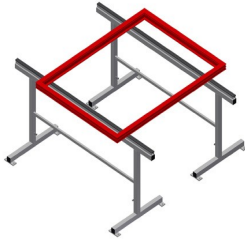

## **MB2000**

### **ASSEMBLY STANDS**

Assembly stands for working on large window elements

- Stable steel construction
- Assembly stand 2.0 m long
- Simple installation with a modular system design
- Rubber profile supporting surface
- Set of assembly stands (1 pair)
- Adjustable height

**Assembly stands (1 pair)  
MB 2000**

**Supporting surfaces**

Supporting surfaces with rubber profile

**Height adjustment**

Adjustable height 850 - 1,000 mm

**MB 2000 / ASSEMBLY STANDS**

---

- Length 2,000 mm
- Width 700 mm
- Height 850 - 1,000 mm
- Weight 40 kg