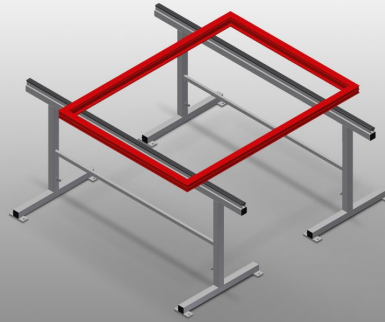

## **MB2000**

### **ASSEMBLY STANDS**

Assembly stands for working on large window elements

- Stable steel construction
- Assembly stand 2.0 m long
- Simple installation with a modular system design
- Rubber profile supporting surface
- Set of assembly stands (1 pair)
- Adjustable height

**Assembly stands (1 pair)  
MB 2000**

**Supporting surfaces**

Supporting surfaces with rubber profile

**Height adjustment**

Adjustable height 850 - 1,000 mm

**MB 2000 / ASSEMBLY STANDS**

---

- Length 2,000 mm
- Width 700 mm
- Height 850 - 1,000 mm
- Weight 40 kg