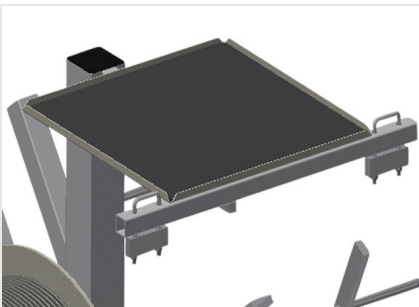

**DW4**

**GASKET TROLLEYS**

Gasket trolley for gasket reels

- Stable steel construction
- Four reel mounts
- Indispensable for gasket insertion
- Adjustable for any reel diameter
- Tool tray
- Four castors, two of which have a fixing brake

### Casters

Four casters, two of which have a fixing brake, provide a high degree of mobility and easy, safe handling

### Reel mounts

For four gasket reels. Mounts adjustable for any reel size.