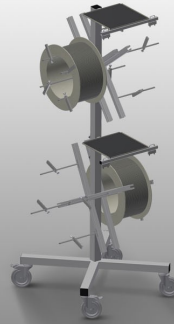

**DW4**

**GASKET TROLLEYS**

Gasket trolley for gasket reels

- Stable steel construction
- Four reel mounts
- Indispensable for gasket insertion
- Adjustable for any reel diameter
- Tool tray
- Four castors, two of which have a fixing brake

### Gasket trolley DW 4

### Casters

Four casters, two of which have a fixing brake, provide a high degree of mobility and easy, safe handling

### Reel mounts

For four gasket reels. Mounts adjustable for any reel size.