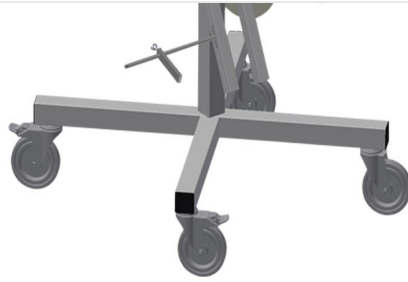

**DW4**

**GASKET TROLLEYS**

Gasket trolley for gasket reels

- Stable steel construction
- Four reel mounts
- Indispensable for gasket insertion
- Adjustable for any reel diameter
- Tool tray
- Four castors, two of which have a fixing brake

### Gasket trolley DW 4

### Casters

Four casters, two of which have a fixing brake, provide a high degree of mobility and easy, safe handling

### Reel mounts

For four gasket reels. Mounts adjustable for any reel size.