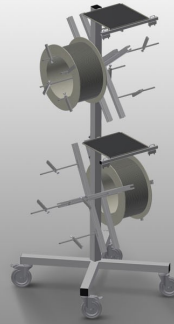

DW4

GASKET TROLLEYS

Gasket trolley for gasket reels

- Stable steel construction
- Four reel mounts
- Indispensable for gasket insertion
- Adjustable for any reel diameter
- Tool tray
- Four castors, two of which have a fixing brake

Gasket trolley DW 4

Casters

Four casters, two of which have a fixing brake, provide a high degree of mobility and easy, safe handling

Reel mounts

For four gasket reels. Mounts adjustable for any reel size.

Storage area for tools

Practical tool tray located at working height

Unwinding brake

Unwinding brake for each reel

DW 4 / GASKET TROLLEYS

- Length 700 mm
- Width 700 mm
- Height 1,870 mm
- Four reel mounts
- Max. reel diameter 750 mm
- Max. reel width 250 mm
- Weight 40 kg
- Roller diameter 125 mm