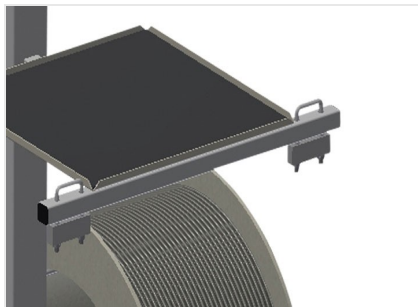

Unwinding brake

Unwinding brake for each reel