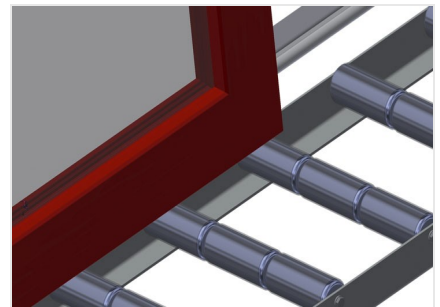

Profile protectors

Profile protectors for support rollers 3x 120 mm (Alum./33 x and Alum./48 x). Support rollers covered with protective tubing