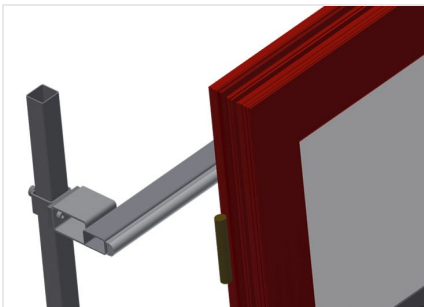

Back support

Rear back support with plastic slide bars, top and bottom