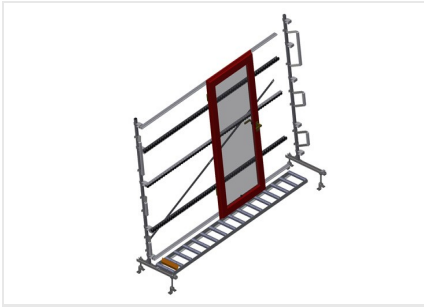

Vertical roller conveyor VR 4003