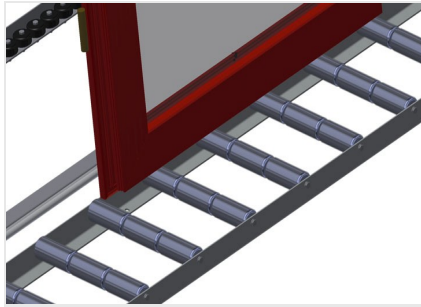

Support rollers

Rollers throughout, Roller conveyor divided into three parts, 3x 120 mm. Roller conveyor units, 2,000 mm, 3,000 mm and 4,000 mm long