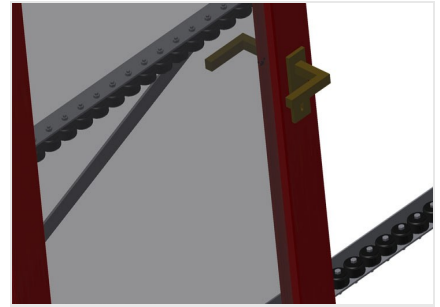

Mini-roller conveyor

Three mini-roller conveyors with rubber rollers, diameter 50 mm