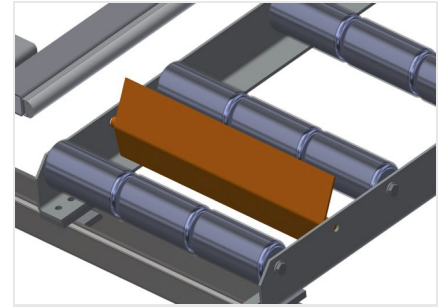

### Roller conveyor height adjustment

Lower roller conveyor height can be adjusted by means of adjustable feet

### Profile protectors

Profile protectors for support rollers 3x 120 mm (Alum./33 x and Alum./48 x). Support rollers covered with protective tubing

### Mini-roller conveyor height adjustment

Mini-roller conveyor height is adjustable

### End rack

End rack is mandatory at end of line