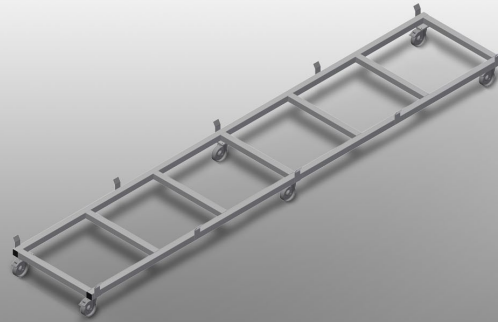

## **TPK4000**

### **PROFILE TRANSPORT TROLLEYS**

- Stable steel construction
- Transport trolley for carrying profile cassettes
- Ideal for transporting profile cassettes from storage to the saw or to the machining centre
- For profile pallets of up to 760 mm width
- Safety tabs to secure the pallets
- Six rollers, four castors with fixing brakes and two fixed rollers

### Casters

Six rollers, four with a fixing brake and two fixed rollers, provide a high degree of mobility and easy, safe handling

### TPK 4000 / PROFILE TRANSPORT TROLLEYS

---

- Length 4,000 mm
- Width 820 mm
- Height 285 mm
- Load width 770 mm
- Weight 65 kg
- Load 1,200 kg
- Roller diameter 125 mm