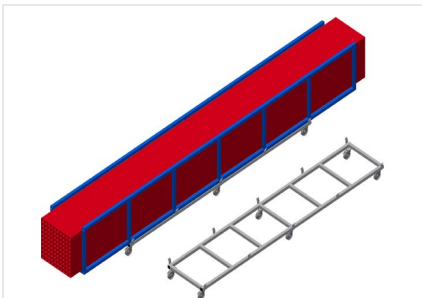

Transport trolley for profile cassettes TPK 4000

Transport trolley with long goods pallet