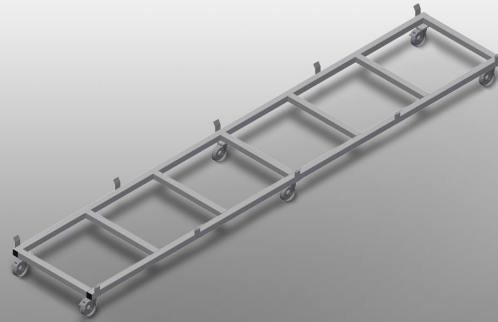

## **TPK4000**

### **PROFILE TRANSPORT TROLLEYS**

- Stable steel construction
- Transport trolley for carrying profile cassettes
- Ideal for transporting profile cassettes from storage to the saw or to the machining centre
- For profile pallets of up to 760 mm width
- Safety tabs to secure the pallets
- Six rollers, four castors with fixing brakes and two fixed rollers

### Casters

Six rollers, four with a fixing brake and two fixed rollers, provide a high degree of mobility and easy, safe handling

### Transport trolley for profile cassettes TPK 4000

Transport trolley with long goods pallet

**TPK 4000 / PROFILE TRANSPORT TROLLEYS**

---

- Length 4,000 mm
- Width 820 mm
- Height 285 mm
- Load width 770 mm
- Weight 65 kg
- Load 1,200 kg
- Roller diameter 125 mm