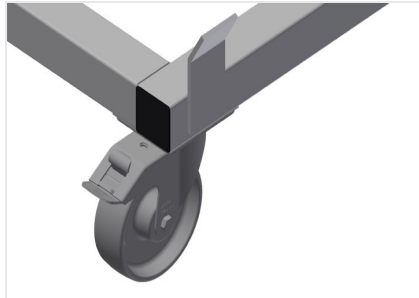

Casters

Six rollers, four with a fixing brake and two fixed rollers, provide a high degree of mobility and easy, safe handling