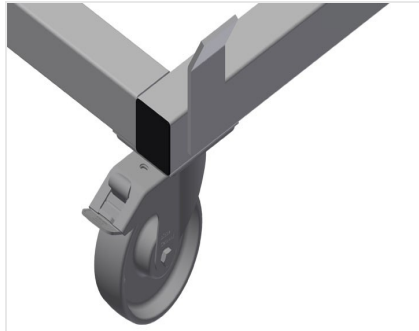

Casters

Six rollers, four with a fixing brake and two fixed rollers, provide a high degree of mobility and easy, safe handling