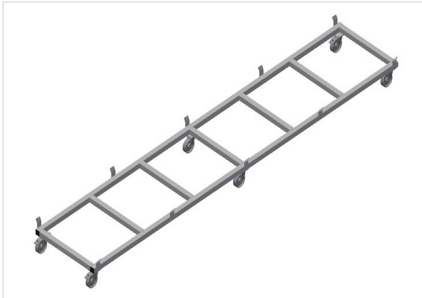

## **TPK4000**

### **PROFILE TRANSPORT TROLLEYS**

- Stable steel construction
- Transport trolley for carrying profile cassettes
- Ideal for transporting profile cassettes from storage to the saw or to the machining centre
- For profile pallets of up to 760 mm width
- Safety tabs to secure the pallets
- Six rollers, four castors with fixing brakes and two fixed rollers

### Casters

Six rollers, four with a fixing brake and two fixed rollers, provide a high degree of mobility and easy, safe handling