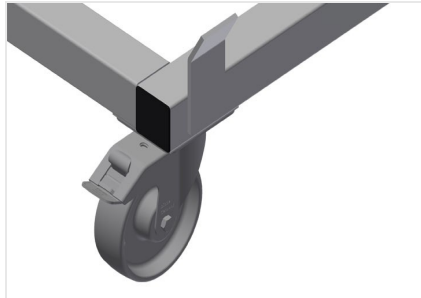

Casters

Six rollers, four with a fixing brake and two fixed rollers, provide a high degree of mobility and easy, safe handling