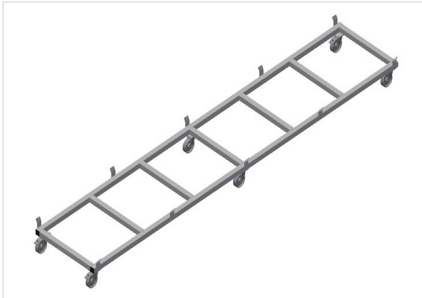

TPK4000

PROFILE TRANSPORT TROLLEYS

- Stable steel construction
- Transport trolley for carrying profile cassettes
- Ideal for transporting profile cassettes from storage to the saw or to the machining centre
- For profile pallets of up to 760 mm width
- Safety tabs to secure the pallets
- Six rollers, four castors with fixing brakes and two fixed rollers

Transport trolley for profile cassettes TPK 4000

Casters

Six rollers, four with a fixing brake and two fixed rollers, provide a high degree of mobility and easy, safe handling

Safety tabs

Safety tabs to secure the pallets

Transport trolley for profile cassettes TPK 4000

Transport trolley with long goods pallet

TPK 4000 / PROFILE TRANSPORT TROLLEYS

- Length 4,000 mm
- Width 820 mm
- Height 285 mm
- Load width 770 mm
- Weight 65 kg
- Load 1,200 kg
- Roller diameter 125 mm