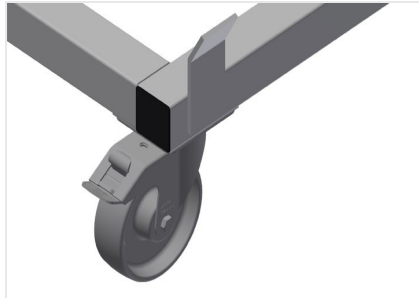

TPK4000

PROFILE TRANSPORT TROLLEYS

- Stable steel construction
- Transport trolley for carrying profile cassettes
- Ideal for transporting profile cassettes from storage to the saw or to the machining centre
- For profile pallets of up to 760 mm width
- Safety tabs to secure the pallets
- Six rollers, four castors with fixing brakes and two fixed rollers

Transport trolley for profile cassettes TPK 4000

Casters

Six rollers, four with a fixing brake and two fixed rollers, provide a high degree of mobility and easy, safe handling

Safety tabs

Safety tabs to secure the pallets

Transport trolley for profile cassettes TPK 4000

Transport trolley with long goods pallet

TPK 4000 / PROFILE TRANSPORT TROLLEYS

- Length 4,000 mm
- Width 820 mm
- Height 285 mm
- Load width 770 mm
- Weight 65 kg
- Load 1,200 kg
- Roller diameter 125 mm