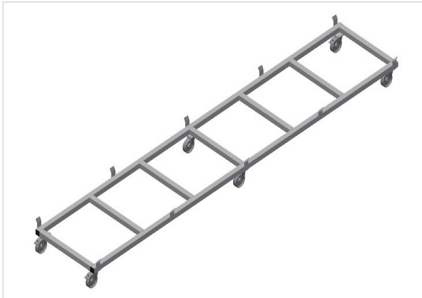

### **PROFILE TRANSPORT TROLLEYS**

- Stable steel construction
- Transport trolley for carrying profile cassettes
- Ideal for transporting profile cassettes from storage to the saw or to the machining centre
- For profile pallets of up to 760 mm width
- Safety tabs to secure the pallets
- Six rollers, four castors with fixing brakes and two fixed rollers

### Casters

Six rollers, four with a fixing brake and two fixed rollers, provide a high degree of mobility and easy, safe handling

### TPK 4000 / PROFILE TRANSPORT TROLLEYS

---

- Length 4,000 mm
- Width 820 mm
- Height 285 mm
- Load width 770 mm
- Weight 65 kg
- Load 1,200 kg
- Roller diameter 125 mm