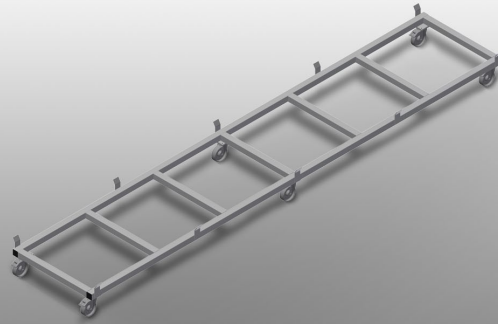

### TPK4000

Profile transport trolleys

- Stable steel construction
- Transport trolley for carrying profile cassettes
- Ideal for transporting profile cassettes from storage to the saw or to the machining centre
- For profile pallets of up to 760 mm width
- Safety tabs to secure the pallets
- Six rollers, four castors with fixing brakes and two fixed rollers

### Transport trolley for profile cassettes TPK 4000

### Casters

Six rollers, four with a fixing brake and two fixed rollers, provide a high degree of mobility and easy, safe handling

### Transport trolley for profile cassettes TPK 4000

Transport trolley with long goods pallet

**TPK 4000 / PROFILE TRANSPORT TROLLEYS**

---

- Length 4,000 mm
- Width 820 mm
- Height 285 mm
- Load width 770 mm
- Weight 65 kg
- Load 1,200 kg
- Roller diameter 125 mm