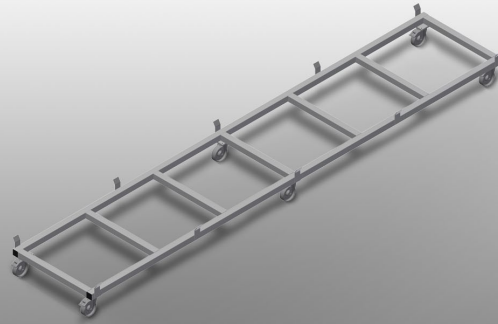

## **TPK4000**

### **PROFILE TRANSPORT TROLLEYS**

- Stable steel construction
- Transport trolley for carrying profile cassettes
- Ideal for transporting profile cassettes from storage to the saw or to the machining centre
- For profile pallets of up to 760 mm width
- Safety tabs to secure the pallets
- Six rollers, four castors with fixing brakes and two fixed rollers

### Casters

Six rollers, four with a fixing brake and two fixed rollers, provide a high degree of mobility and easy, safe handling

### TPK 4000 / PROFILE TRANSPORT TROLLEYS

---

- Length 4,000 mm
- Width 820 mm
- Height 285 mm
- Load width 770 mm
- Weight 65 kg
- Load 1,200 kg
- Roller diameter 125 mm