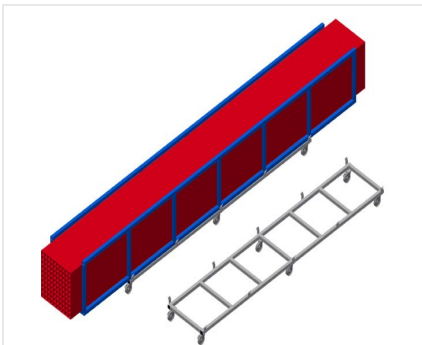

Transport trolley for profile cassettes TPK 4000

Transport trolley with long goods pallet