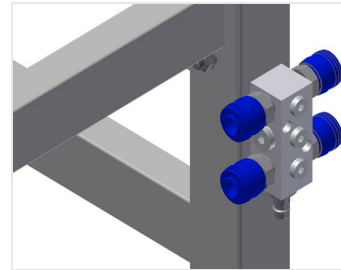

MST

Assembly tables

MST 1000: Stable steel construction galvanised. Plastic support rollers. Height is adjustable.

MST 2000 - MST 3000: Assembly table expandable for all work tasks on frames and sashes. Stable steel construction. Horizontal frame transportation. Storage tray for setting down tools and accessories. Adjustable height. Table supporting surface with plastic slide bars. Simple installation with a modular system design.

Plastic rollers MST 1000

Support rollers L = 500 mm

Height adjustment MST 1000

Adjustable height 700 - 1,100 mm

Supporting surfaces MST 2000 / MST 3000

Supporting surfaces with plastic slide bars

Storage tray MST 2000 / MST 3000

Storage tray for setting down tools and accessories

Height adjustment MST 2000 / MST 3000

Adjustable height; working height can be set to 850 - 1,000 mm by means of adjustable feet

4-fold compressed air connection MST 2000 / MST 3000

4-fold compressed air connection for connecting compressed-air tools

Casters, compl. MST 2000 / MST 3000

Two casters with brake and two fixed rollers provide mobility in all directions

Brush strip MST 2000 / MST 3000