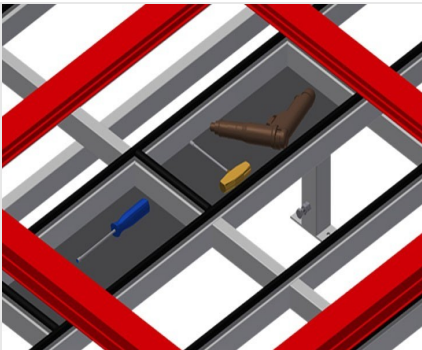

Storage tray MST 2000 / MST 3000

Storage tray for setting down tools and accessories