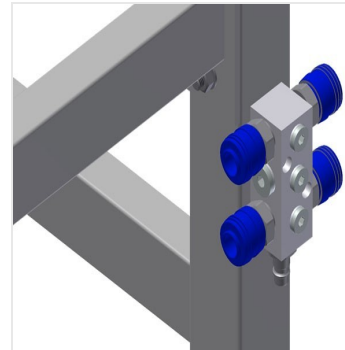

## MST

Horizontal assembly  
tables

MST 1000: Stable steel construction galvanised. Plastic support rollers. Height is adjustable.

MST 2000 - MST 3000: Assembly table expandable for all work tasks on frames and sashes. Stable steel construction. Horizontal frame transportation. Storage tray for setting down tools and accessories. Adjustable height. Table supporting surface with plastic slide bars. Simple installation with a modular system design.

### Supporting surfaces MST 2000 / MST 3000

Supporting surfaces with plastic slide bars

### Height adjustment MST 2000 / MST 3000

Adjustable height; working height can be set to 850 - 1,000 mm by means of adjustable feet