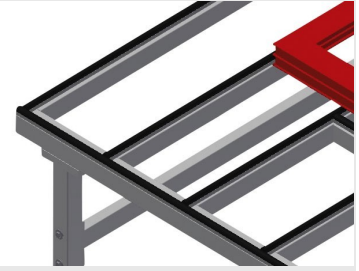

MST

Assembly tables

MST 1000: Stable steel construction galvanised. Plastic support rollers. Height is adjustable.

MST 2000 - MST 3000: Assembly table expandable for all work tasks on frames and sashes. Stable steel construction. Horizontal frame transportation. Storage tray for setting down tools and accessories. Adjustable height. Table supporting surface with plastic slide bars. Simple installation with a modular system design.

Plastic rollers MST 1000

Support rollers L = 500 mm

Height adjustment MST 1000

Adjustable height 700 - 1,100 mm

Supporting surfaces MST 2000 / MST 3000

Supporting surfaces with plastic slide bars

Storage tray MST 2000 / MST 3000

Storage tray for setting down tools and accessories

Height adjustment MST 2000 / MST 3000

Adjustable height; working height can be set to 850 - 1,000 mm by means of adjustable feet

4-fold compressed air connection MST 2000 / MST 3000