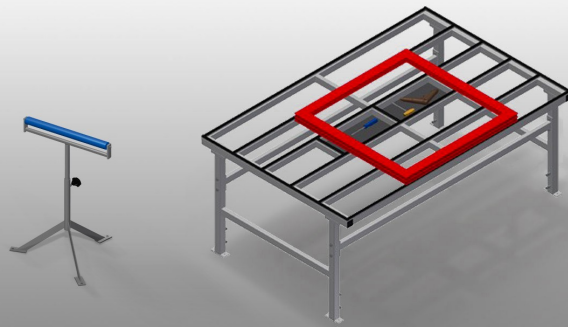

## MST

Horizontal assembly  
tables

MST 1000: Stable steel construction galvanised. Plastic support rollers. Height is adjustable.

MST 2000 - MST 3000: Assembly table expandable for all work tasks on frames and sashes. Stable steel construction. Horizontal frame transportation. Storage tray for setting down tools and accessories. Adjustable height. Table supporting surface with plastic slide bars. Simple installation with a modular system design.

### Plastic rollers MST 1000

Support rollers L = 500 mm

### Height adjustment MST 1000

Adjustable height 700 - 1,100 mm

### Height adjustment MST 2000 / MST 3000

Adjustable height; working height can be set to 850 - 1,000 mm by means of adjustable feet