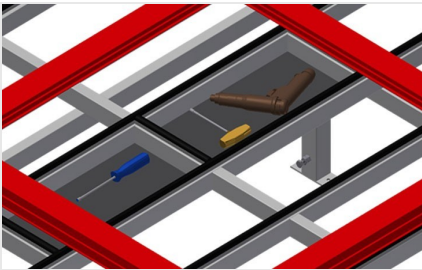

MST

Assembly tables

MST 1000: Stable steel construction galvanised. Plastic support rollers. Height is adjustable.

MST 2000 - MST 3000: Assembly table expandable for all work tasks on frames and sashes. Stable steel construction. Horizontal frame transportation. Storage tray for setting down tools and accessories. Adjustable height. Table supporting surface with plastic slide bars. Simple installation with a modular system design.

Plastic rollers MST 1000

Support rollers L = 500 mm

Height adjustment MST 1000

Adjustable height 700 - 1,100 mm

Supporting surfaces MST 2000 / MST 3000

Supporting surfaces with plastic slide bars

Storage tray MST 2000 / MST 3000

Storage tray for setting down tools and accessories

Height adjustment MST 2000 / MST 3000

Adjustable height; working height can be set to 850 - 1,000 mm by means of adjustable feet

4-fold compressed air connection MST 2000 / MST 3000

4-fold compressed air connection for connecting compressed-air tools

Casters, compl. MST 2000 / MST 3000

Two casters with brake and two fixed rollers provide mobility in all directions

Brush strip MST 2000 / MST 3000