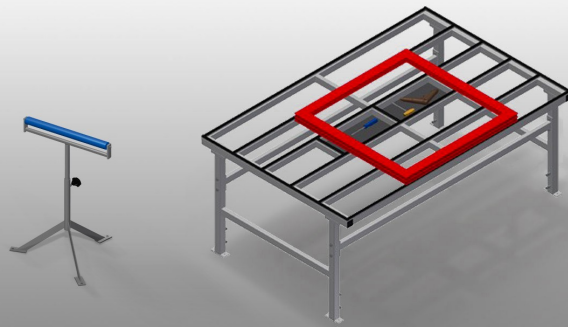

MST

Assembly tables

MST 1000: Stable steel construction galvanised. Plastic support rollers. Height is adjustable.

MST 2000 - MST 3000: Assembly table expandable for all work tasks on frames and sashes. Stable steel construction. Horizontal frame transportation. Storage tray for setting down tools and accessories. Adjustable height. Table supporting surface with plastic slide bars. Simple installation with a modular system design.

Plastic rollers MST 1000

Support rollers L = 500 mm

Height adjustment MST 1000

Adjustable height 700 - 1,100 mm

Supporting surfaces MST 2000 / MST 3000

Supporting surfaces with plastic slide bars

Storage tray MST 2000 / MST 3000

Storage tray for setting down tools and accessories

Height adjustment MST 2000 / MST 3000

Adjustable height; working height can be set to 850 - 1,000 mm by means of adjustable feet

4-fold compressed air connection MST 2000 / MST 3000

4-fold compressed air connection for connecting compressed-air tools

Casters, compl. MST 2000 / MST 3000

Two casters with brake and two fixed rollers provide mobility in all directions

Brush strip MST 2000 / MST 3000