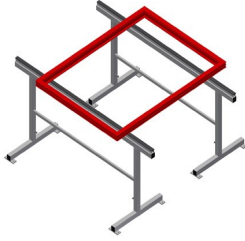

## **MB2000**

### **ASSEMBLY STANDS**

Assembly stands for working on large window elements

- Stable steel construction
- Assembly stand 2.0 m long
- Simple installation with a modular system design
- Rubber profile supporting surface
- Set of assembly stands (1 pair)
- Adjustable height

**Assembly stands (1 pair)  
MB 2000**

**Supporting surfaces**

Supporting surfaces with rubber profile

**Height adjustment**

Adjustable height 850 - 1,000 mm

**MB 2000 / ASSEMBLY STANDS**

---

- Length 2,000 mm
- Width 700 mm
- Height 850 - 1,000 mm
- Weight 40 kg