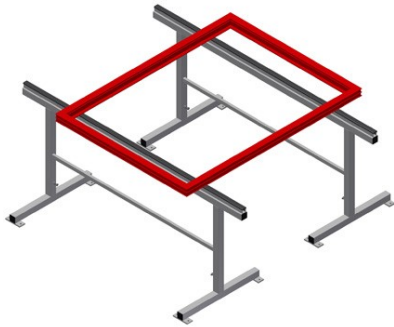

## MB 2000 Assembly stands (1 pair)

Assembly stands

ALU

PVC

STEEL

### Description

Assembly stands for working on large window elements

- Stable steel construction
- Assembly stand 2.0 m long
- Simple installation with a modular system design
- Rubber profile supporting surface
- Set of assembly stands (1 pair)
- Adjustable height

### Technical data

- Length 2,000 mm
- Width 700 mm
- Height 850 - 1,000 mm
- Weight 40 kg

Assembly stands (1 pair) MB 2000

Supporting surfaces

Supporting surfaces with rubber profile

Height adjustment

Adjustable height 850 - 1,000 mm