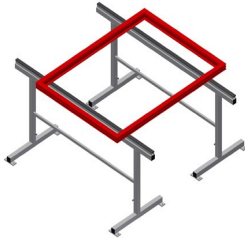

## **MB2000**

### **ASSEMBLY STANDS**

Assembly stands for working on large window elements

- Stable steel construction
- Assembly stand 2.0 m long
- Simple installation with a modular system design
- Rubber profile supporting surface
- Set of assembly stands (1 pair)
- Adjustable height

**Assembly stands (1 pair)  
MB 2000**

**Supporting surfaces**

Supporting surfaces with rubber profile

**Height adjustment**

Adjustable height 850 - 1,000 mm

**MB 2000 / ASSEMBLY STANDS**

---

- Length 2,000 mm
- Width 700 mm
- Height 850 - 1,000 mm
- Weight 40 kg