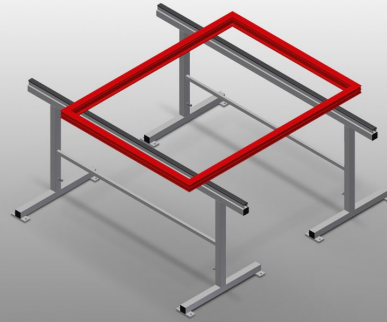

## **MB2000**

### Assembly stands

Assembly stands for working on large window elements

- Stable steel construction
- Assembly stand 2.0 m long
- Simple installation with a modular system design
- Rubber profile supporting surface
- Set of assembly stands (1 pair)
- Adjustable height

**Assembly stands (1 pair)  
MB 2000**

**Supporting surfaces**

Supporting surfaces with rubber profile

**Height adjustment**

Adjustable height 850 - 1,000 mm

**MB 2000 / ASSEMBLY STANDS**

---

- Length 2,000 mm
- Width 700 mm
- Height 850 - 1,000 mm
- Weight 40 kg