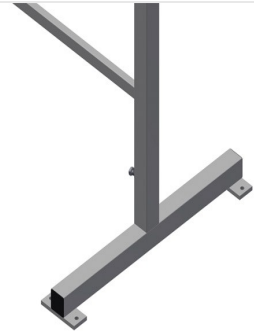

### Assembly stands

Assembly stands for working on large window elements

- Stable steel construction
- Assembly stand 2.0 m long
- Simple installation with a modular system design
- Rubber profile supporting surface
- Set of assembly stands (1 pair)
- Adjustable height

**Assembly stands (1 pair)  
MB 2000**

**Supporting surfaces**

Supporting surfaces with rubber profile

**Height adjustment**

Adjustable height 850 - 1,000 mm

**MB 2000 / ASSEMBLY STANDS**

---

- Length 2,000 mm
- Width 700 mm
- Height 850 - 1,000 mm
- Weight 40 kg