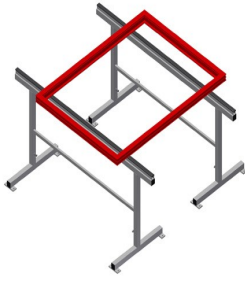

## **MB2000**

### Assembly stands

Assembly stands for working on large window elements

- Stable steel construction
- Assembly stand 2.0 m long
- Simple installation with a modular system design
- Rubber profile supporting surface
- Set of assembly stands (1 pair)
- Adjustable height

**Assembly stands (1 pair)  
MB 2000**

**Supporting surfaces**

Supporting surfaces with rubber profile

**Height adjustment**

Adjustable height 850 - 1,000 mm

**MB 2000 / ASSEMBLY STANDS**

---

- Length 2,000 mm
- Width 700 mm
- Height 850 - 1,000 mm
- Weight 40 kg