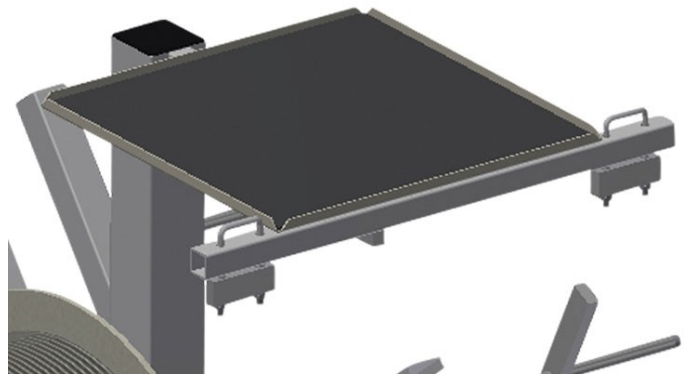

DW 4 Gasket trolley

Gasket trolleys

ALU

PVC

STEEL

Description

Gasket trolley for gasket reels

- Stable steel construction
- Four reel mounts
- Indispensable for gasket insertion
- Adjustable for any reel diameter
- Tool tray
- Four castors, two of which have a fixing brake

Technical data

- Length 700 mm
- Width 700 mm
- Height 1,870 mm
- Four reel mounts
- Max. reel diameter 750 mm
- Max. reel width 250 mm
- Weight 40 kg
- Roller diameter 125 mm

Gasket trolley DW 4

Casters

Four casters, two of which have a fixing brake, provide a high degree of mobility and easy, safe handling

Reel mounts

For four gasket reels. Mounts adjustable for any reel size.

Storage area for tools

Practical tool tray located at working height