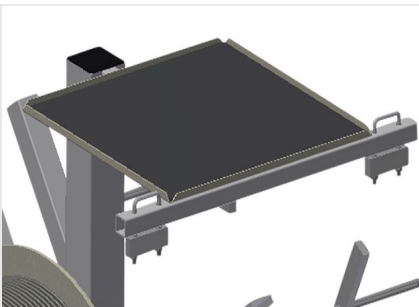

DW4

GASKET TROLLEYS

Gasket trolley for gasket reels

- Stable steel construction
- Four reel mounts
- Indispensable for gasket insertion
- Adjustable for any reel diameter
- Tool tray
- Four castors, two of which have a fixing brake

Gasket trolley DW 4

Casters

Four casters, two of which have a fixing brake, provide a high degree of mobility and easy, safe handling

Reel mounts

For four gasket reels. Mounts adjustable for any reel size.

Storage area for tools

Practical tool tray located at working height

Unwinding brake

Unwinding brake for each reel

DW 4 / GASKET TROLLEYS

- Length 700 mm
- Width 700 mm
- Height 1,870 mm
- Four reel mounts
- Max. reel diameter 750 mm
- Max. reel width 250 mm
- Weight 40 kg
- Roller diameter 125 mm