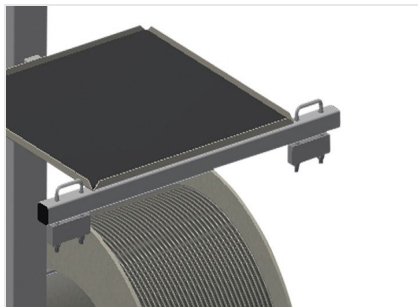

DW4

GASKET TROLLEYS

Gasket trolley for gasket reels

- Stable steel construction
- Four reel mounts
- Indispensable for gasket insertion
- Adjustable for any reel diameter
- Tool tray
- Four castors, two of which have a fixing brake

Gasket trolley DW 4

Casters

Four casters, two of which have a fixing brake, provide a high degree of mobility and easy, safe handling

Reel mounts

For four gasket reels. Mounts adjustable for any reel size.

Storage area for tools

Practical tool tray located at working height

Unwinding brake

Unwinding brake for each reel

DW 4 / GASKET TROLLEYS

- Length 700 mm
- Width 700 mm
- Height 1,870 mm
- Four reel mounts
- Max. reel diameter 750 mm
- Max. reel width 250 mm
- Weight 40 kg
- Roller diameter 125 mm