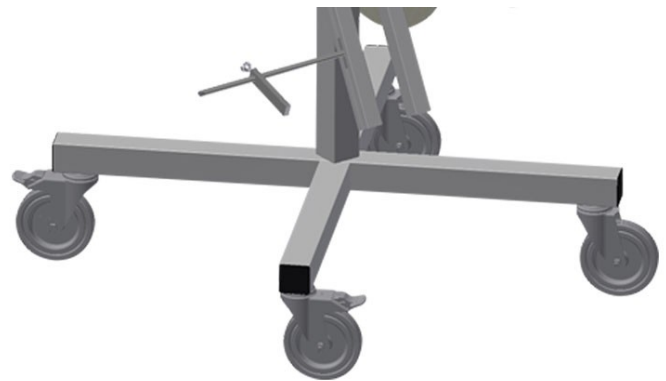

DW 4 Gasket trolley

Gasket trolleys

ALU

PVC

STEEL

Description

Gasket trolley for gasket reels

- Stable steel construction
- Four reel mounts
- Indispensable for gasket insertion
- Adjustable for any reel diameter
- Tool tray
- Four castors, two of which have a fixing brake

Technical data

- Length 700 mm
- Width 700 mm
- Height 1,870 mm
- Four reel mounts
- Max. reel diameter 750 mm
- Max. reel width 250 mm
- Weight 40 kg
- Roller diameter 125 mm

Gasket trolley DW 4

Casters

Four casters, two of which have a fixing brake, provide a high degree of mobility and easy, safe handling

Reel mounts

For four gasket reels. Mounts adjustable for any reel size.

Storage area for tools

Practical tool tray located at working height