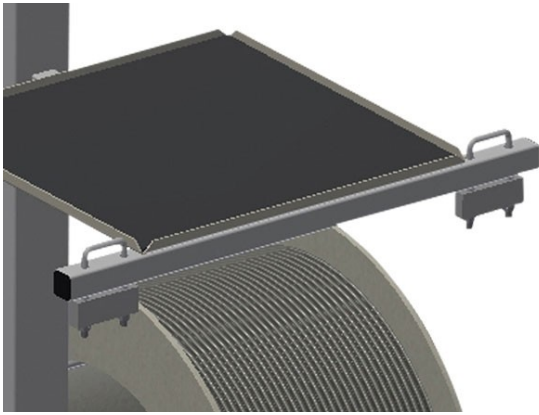

DW 4 Gasket trolley

Gasket trolleys

ALU

PVC

STEEL

Description

Gasket trolley for gasket reels

- Stable steel construction
- Four reel mounts
- Indispensable for gasket insertion
- Adjustable for any reel diameter
- Tool tray
- Four castors, two of which have a fixing brake

Technical data

- Length 700 mm
- Width 700 mm
- Height 1,870 mm
- Four reel mounts
- Max. reel diameter 750 mm
- Max. reel width 250 mm
- Weight 40 kg
- Roller diameter 125 mm

Gasket trolley DW 4

Casters

Four casters, two of which have a fixing brake, provide a high degree of mobility and easy, safe handling

Reel mounts

For four gasket reels. Mounts adjustable for any reel size.

Storage area for tools

Practical tool tray located at working height