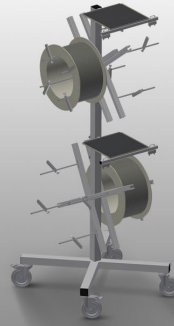

DW4

GASKET TROLLEYS

Gasket trolley for gasket reels

- Stable steel construction
- Four reel mounts
- Indispensable for gasket insertion
- Adjustable for any reel diameter
- Tool tray
- Four castors, two of which have a fixing brake

Gasket trolley DW 4

Casters

Four casters, two of which have a fixing brake, provide a high degree of mobility and easy, safe handling

Reel mounts

For four gasket reels. Mounts adjustable for any reel size.

Storage area for tools

Practical tool tray located at working height

Unwinding brake

Unwinding brake for each reel

DW 4 / GASKET TROLLEYS

- Length 700 mm
- Width 700 mm
- Height 1,870 mm
- Four reel mounts
- Max. reel diameter 750 mm
- Max. reel width 250 mm
- Weight 40 kg
- Roller diameter 125 mm