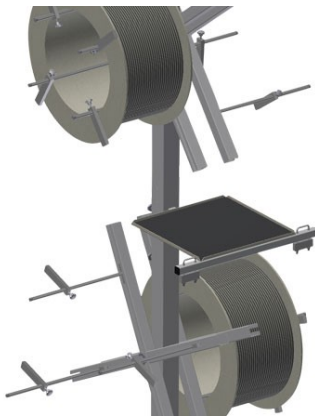

DW 4 Gasket trolley

Gasket trolleys

ALU

PVC

STEEL

Description

Gasket trolley for gasket reels

- Stable steel construction
- Four reel mounts
- Indispensable for gasket insertion
- Adjustable for any reel diameter
- Tool tray
- Four castors, two of which have a fixing brake

Technical data

- Length 700 mm
- Width 700 mm
- Height 1,870 mm
- Four reel mounts
- Max. reel diameter 750 mm
- Max. reel width 250 mm
- Weight 40 kg
- Roller diameter 125 mm

Gasket trolley DW 4

Casters

Four casters, two of which have a fixing brake, provide a high degree of mobility and easy, safe handling

Reel mounts

For four gasket reels. Mounts adjustable for any reel size.

Storage area for tools

Practical tool tray located at working height