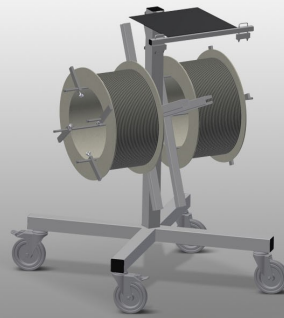

DW2

GASKET TROLLEYS

Gasket trolley for gasket reels

- Stable steel construction
- Two reel mounts
- Indispensable for gasket insertion
- Adjustable for any reel diameter
- Tool tray
- Four castors, two of which have a fixing brake

Gasket trolley DW 2

Casters

Four casters, two of which have a fixing brake, provide a high degree of mobility and easy, safe handling

Reel mounts

For two gasket reels. Mounts adjustable for any reel size.

Unwinding brake

Unwinding brake for each reel

Storage area for tools

Practical tool tray located at working height

DW 2 / GASKET TROLLEYS

- Length 700 mm
- Width 700 mm
- Height 1,005 mm
- Two reel mounts
- Max. reel diameter 750 mm
- Max. reel width 250 mm
- Weight 25 kg
- Roller diameter 125 mm