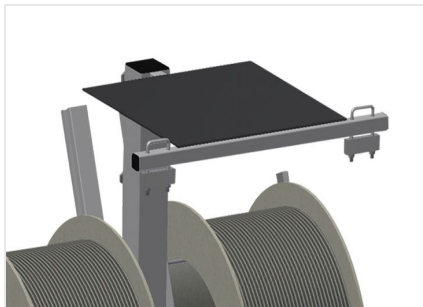

DW2

GASKET TROLLEYS

Gasket trolley for gasket reels

- Stable steel construction
- Two reel mounts
- Indispensable for gasket insertion
- Adjustable for any reel diameter
- Tool tray
- Four castors, two of which have a fixing brake

Gasket trolley DW 2

Casters

Four casters, two of which have a fixing brake, provide a high degree of mobility and easy, safe handling

Reel mounts

For two gasket reels. Mounts adjustable for any reel size.

Unwinding brake

Unwinding brake for each reel

Storage area for tools

Practical tool tray located at working height

DW 2 / GASKET TROLLEYS

- Length 700 mm
- Width 700 mm
- Height 1,005 mm
- Two reel mounts
- Max. reel diameter 750 mm
- Max. reel width 250 mm
- Weight 25 kg
- Roller diameter 125 mm