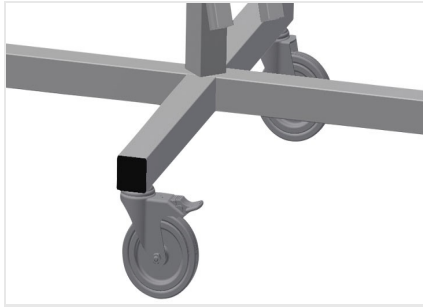

DW2

GASKET TROLLEYS

Gasket trolley for gasket reels

- Stable steel construction
- Two reel mounts
- Indispensable for gasket insertion
- Adjustable for any reel diameter
- Tool tray
- Four castors, two of which have a fixing brake

Gasket trolley DW 2

Casters

Four casters, two of which have a fixing brake, provide a high degree of mobility and easy, safe handling

Reel mounts

For two gasket reels. Mounts adjustable for any reel size.

Unwinding brake

Unwinding brake for each reel

Storage area for tools

Practical tool tray located at working height

DW 2 / GASKET TROLLEYS

- Length 700 mm
- Width 700 mm
- Height 1,005 mm
- Two reel mounts
- Max. reel diameter 750 mm
- Max. reel width 250 mm
- Weight 25 kg
- Roller diameter 125 mm