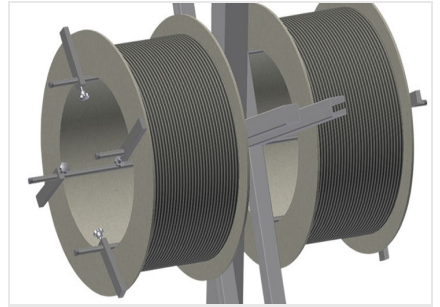

DW2

GASKET TROLLEYS

Gasket trolley for gasket reels

- Stable steel construction
- Two reel mounts
- Indispensable for gasket insertion
- Adjustable for any reel diameter
- Tool tray
- Four castors, two of which have a fixing brake

Gasket trolley DW 2

Casters

Four casters, two of which have a fixing brake, provide a high degree of mobility and easy, safe handling

Reel mounts

For two gasket reels. Mounts adjustable for any reel size.

Unwinding brake

Unwinding brake for each reel

Storage area for tools

Practical tool tray located at working height

DW 2 / GASKET TROLLEYS

- Length 700 mm
- Width 700 mm
- Height 1,005 mm
- Two reel mounts
- Max. reel diameter 750 mm
- Max. reel width 250 mm
- Weight 25 kg
- Roller diameter 125 mm